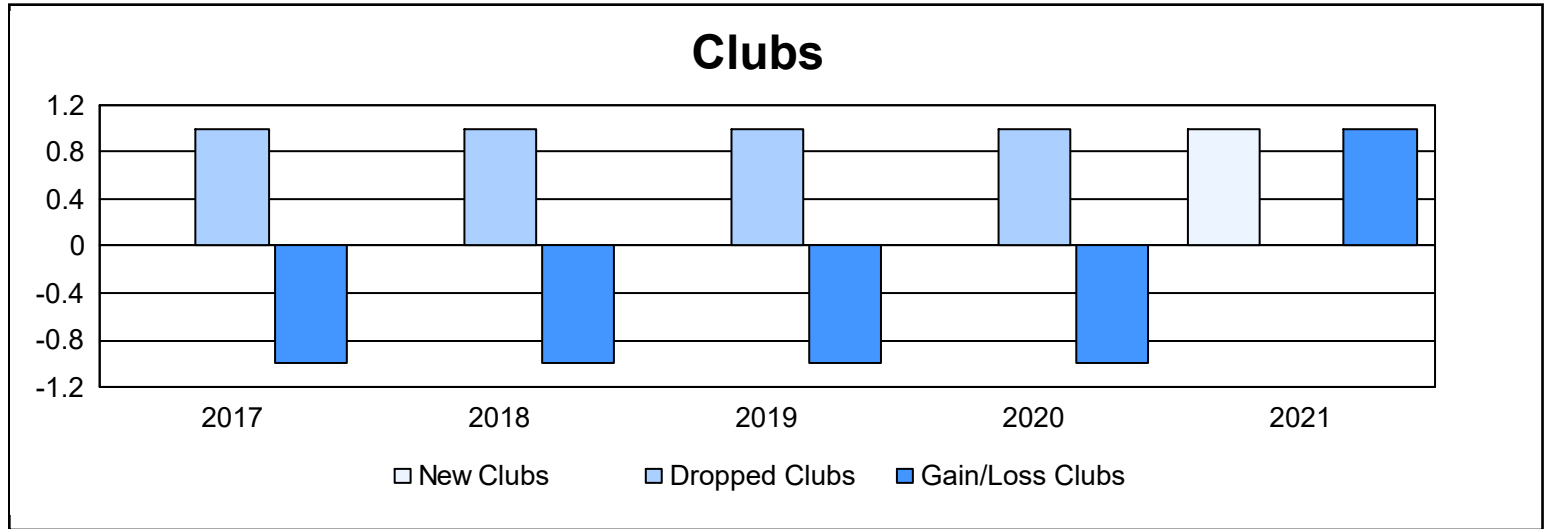

Year	New Clubs	Dropped Clubs	Gain/ Loss Clubs	New Members	Charter Members	Reinstate Members	Transfer Members	Total Member Added	Total Members Dropped	Gain/ Loss Members
2016-2017	0	1	-1	111	3	3	4	121	177	-56
2017-2018	0	1	-1	162	1	5	7	175	141	34
2018-2019	0	1	-1	123	1	1	5	130	137	-7
2019-2020	0	1	-1	55	0	1	6	62	132	-70
2020-2021	1	0	1	73	28	5	1	107	126	-19
<b>Average</b>	<b>0</b>	<b>1</b>	<b>-1</b>	<b>105</b>	<b>7</b>	<b>3</b>	<b>5</b>	<b>119</b>	<b>143</b>	<b>-24</b>

### Membership Composition June 2021 Cumulative