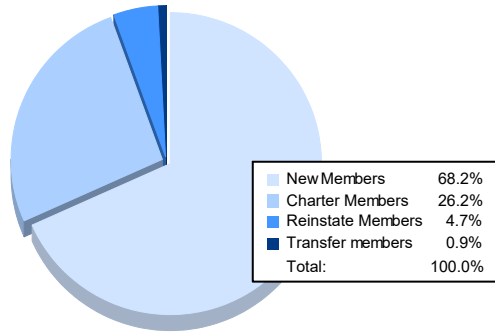

Year	New Clubs	Dropped Clubs	Gain/ Loss Clubs	New Members	Charter Members	Reinstate Members	Transfer Members	Total Member Added	Total Members Dropped	Gain/ Loss Members
2016-2017	0	1	-1	111	3	3	4	121	177	-56
2017-2018	0	1	-1	162	1	5	7	175	141	34
2018-2019	0	1	-1	123	1	1	5	130	137	-7
2019-2020	0	1	-1	55	0	1	6	62	132	-70
2020-2021	1	0	1	73	28	5	1	107	126	-19
<b>Average</b>	<b>0</b>	<b>1</b>	<b>-1</b>	<b>105</b>	<b>7</b>	<b>3</b>	<b>5</b>	<b>119</b>	<b>143</b>	<b>-24</b>

### Membership Composition June 2021 Cumulative