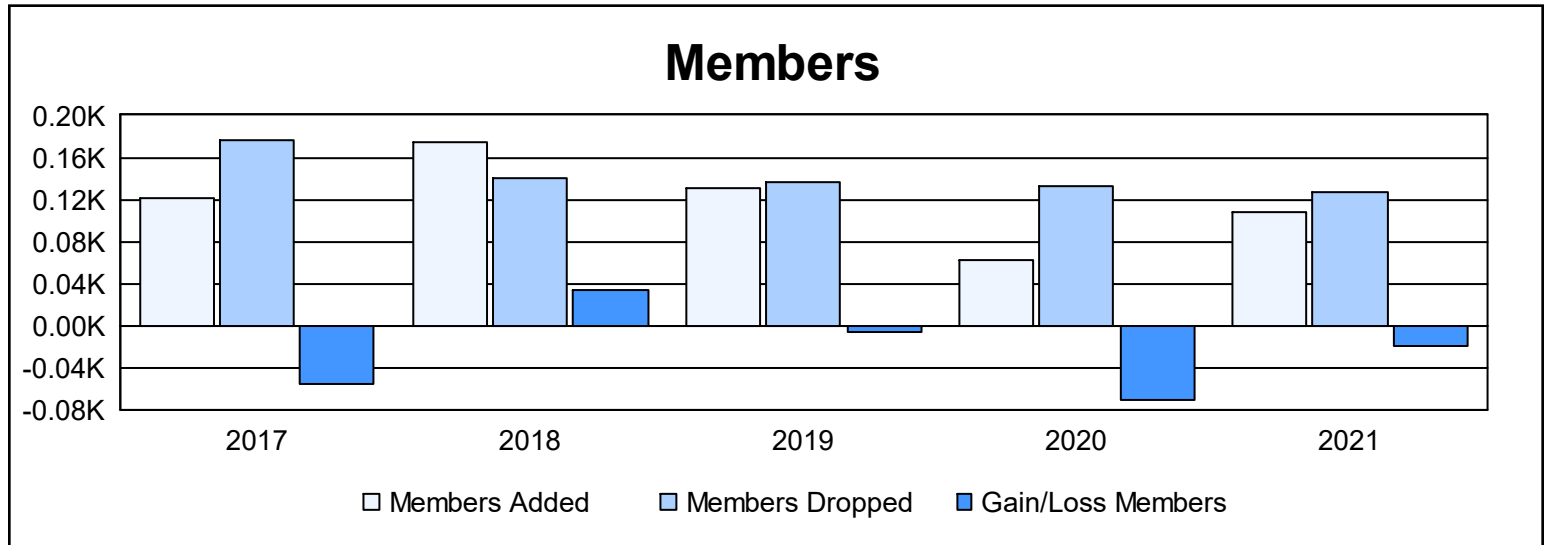

Year	New Clubs	Dropped Clubs	Gain/ Loss Clubs	New Members	Charter Members	Reinstate Members	Transfer Members	Total Member Added	Total Members Dropped	Gain/ Loss Members
2016-2017	0	1	-1	111	3	3	4	121	177	-56
2017-2018	0	1	-1	162	1	5	7	175	141	34
2018-2019	0	1	-1	123	1	1	5	130	137	-7
2019-2020	0	1	-1	55	0	1	6	62	132	-70
2020-2021	1	0	1	73	28	5	1	107	126	-19
<b>Average</b>	<b>0</b>	<b>1</b>	<b>-1</b>	<b>105</b>	<b>7</b>	<b>3</b>	<b>5</b>	<b>119</b>	<b>143</b>	<b>-24</b>

### Membership Composition June 2021 Cumulative